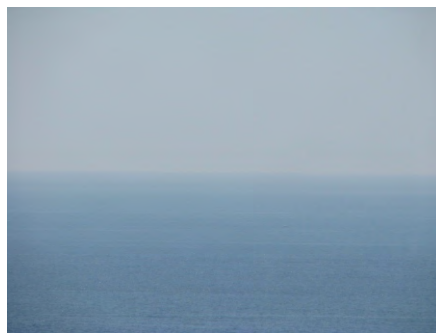

Of each picture, only a small, few pixels wide portion is kept and the stripes are composed horizontally, showing a temporal flow from left to right.

The total duration of the shots varies according to the subject, from one hour to an entire day. In some cases, the pictures seem to develop in space, since the perceptual result is the whole reproduction of the subject (e.g. the sun in "One day sky"); but in reality what they document is the changing of lights and shadows.

# One day horizon

Framura (Italy)  
August 21st 2010

Duratrans print, LED backlight  
cm 33 x 144 x 1,5

Photos 473  
Start 5:34  
End 21:18  
2 minutes interval

7:00

13:00

20:40