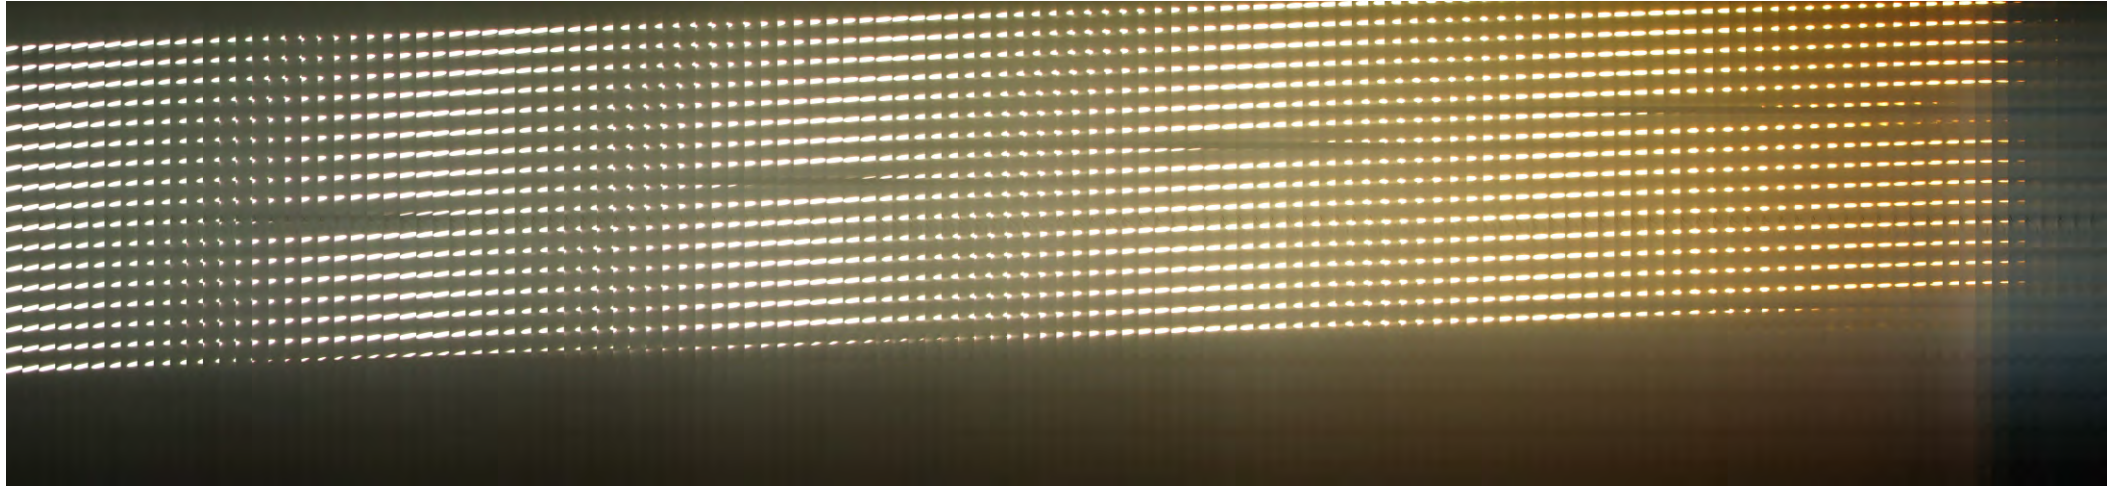

Sunset in my studio