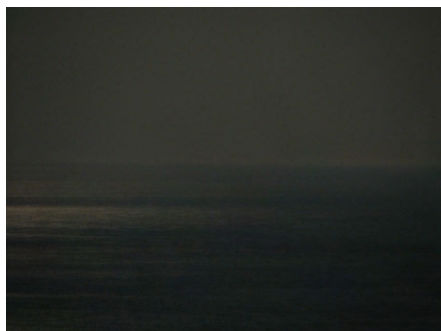

Framura (Italy)
August 21st 2010

Duratrans print, LED backlight
cm 33 x 90 x 1,5

Photos 165
Start 22:23
End 02:33
90 seconds interval

11:30