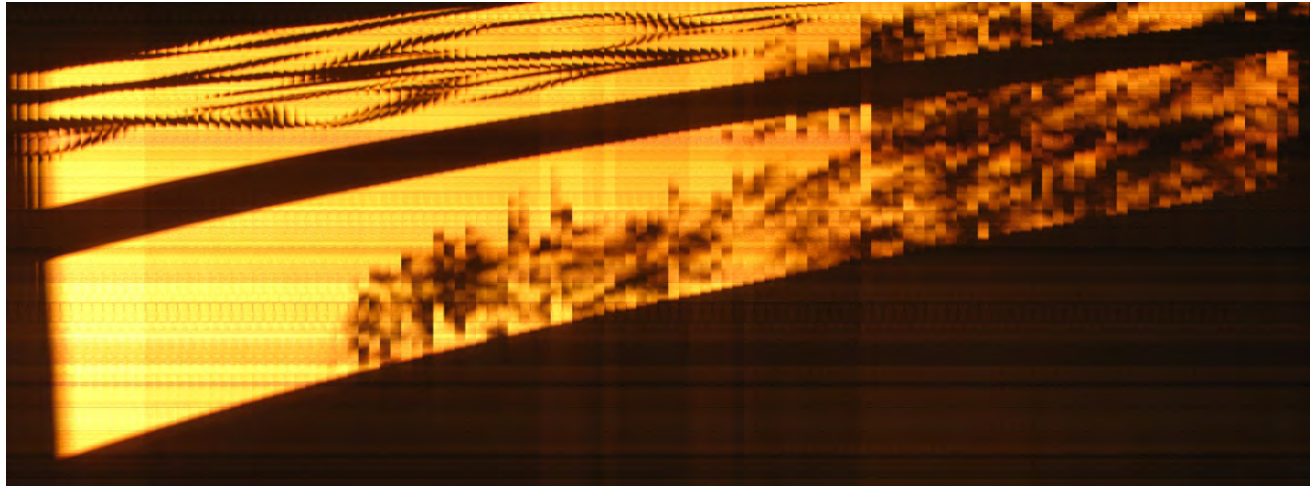

2 hours parquet