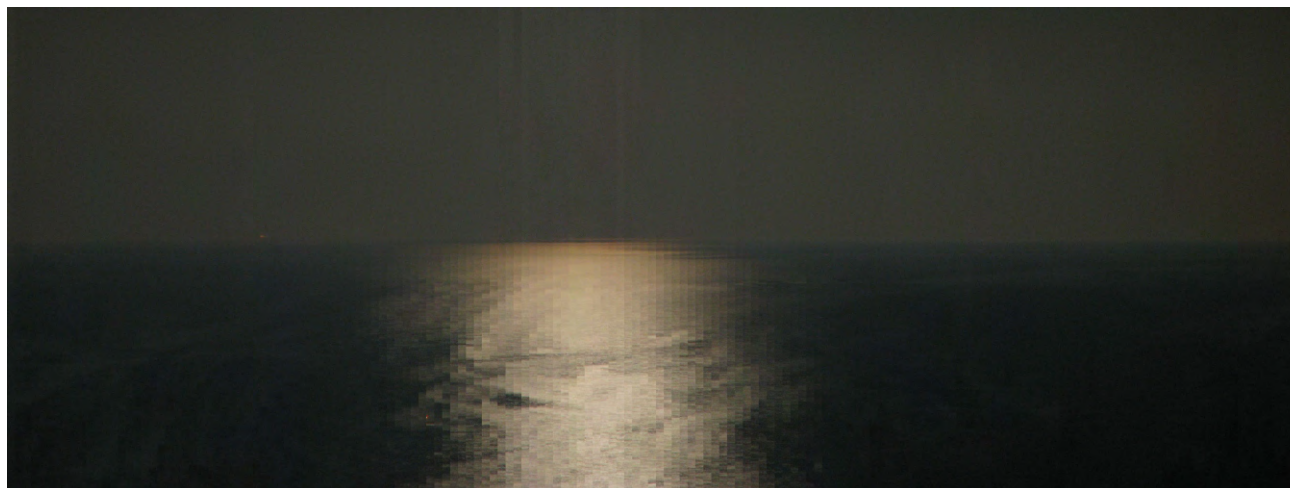

Black horizon