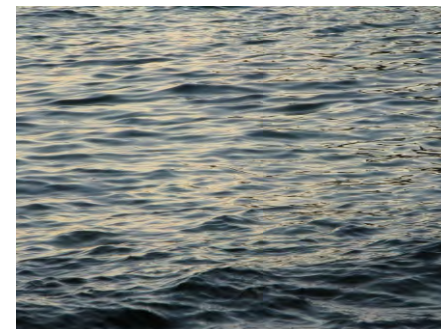

100 minutes sea

Framura (Italy)
August 22nd 2010

Duratrans print, LED backlight
cm 33 x 90 x 1,5

Photos 185
Start 18:09
End 19:44
30 seconds interval

18:17

18:50

19:40