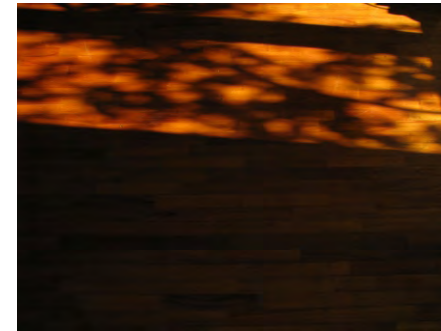

2 hours parquet

Sesto San Giovanni (Italy)
August 28th 2010

Duratrans print, LED backlight
cm 33 x 90 x 1,5

Photo 124
Start 22:23
End 02:33
1 minute interval

16:15

17:03

18:01