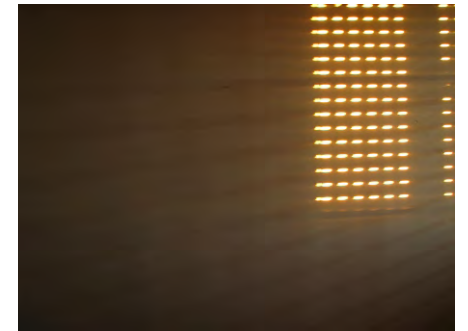

Sunset in my studio

Sesto San Giovanni (Italy)
August 30th 2010

Duratrans print, LED backlight
cm 33 x 144 x 1,5

Photos 129
Start 18:55
End 20:00
30 seconds interval

18:55

19:30

19:54