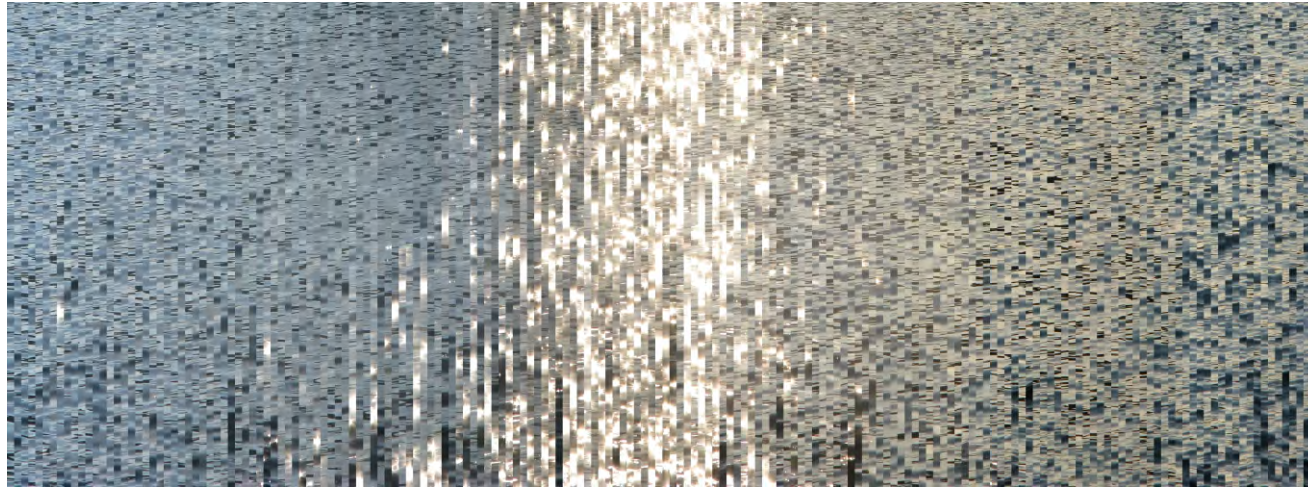

## the Light on Earth series (2010)

This series analyses the variations of light (solar, lunar, artificial) that pass on a subject through time.

The images are collages of snapshots taken at regular intervals of time.

Of each picture, only a small, few pixels wide portion is kept and the stripes are composed horizontally, showing a temporal flow from left to right.

The total duration of the shots varies according to the subject, from one hour to an entire day. In some cases, the pictures seem to develop in space, since the perceptual result is the whole reproduction of the subject (e.g. the sun in "One day sky"); but in reality what they document is the changing of lights and shadows.

# 100 minutes sea

Framura (Italy)  
August 22nd 2010

Duratrans print, LED backlight  
cm 33 x 90 x 1,5

Photos 185  
Start 18:09  
End 19:44  
30 seconds interval

18:17

18:50

19:40