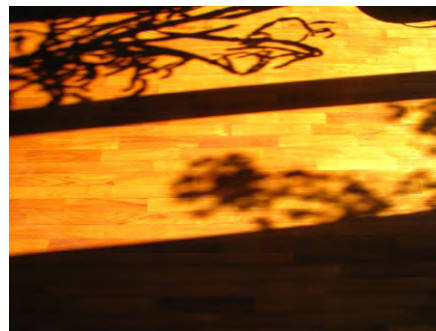

2 hours parquet

Sesto San Giovanni (Italy)
August 28th 2010

Duratrans print, LED backlight
cm 33 x 90 x 1,5

Photo 124
Start 22:23
End 02:33
1 minute interval

16:15

17:03

18:01