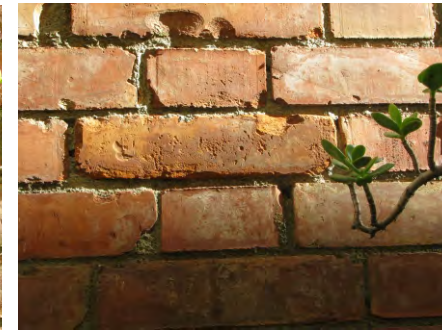

one hour brickwall

Framura (Italy)
22 agosto 2010

Duratrans print, LED backlight
cm 33 x 90 x 1,5

Photos 114
Start 16:02
End 17:16
40 seconds interval

16:02

16:28

17:03